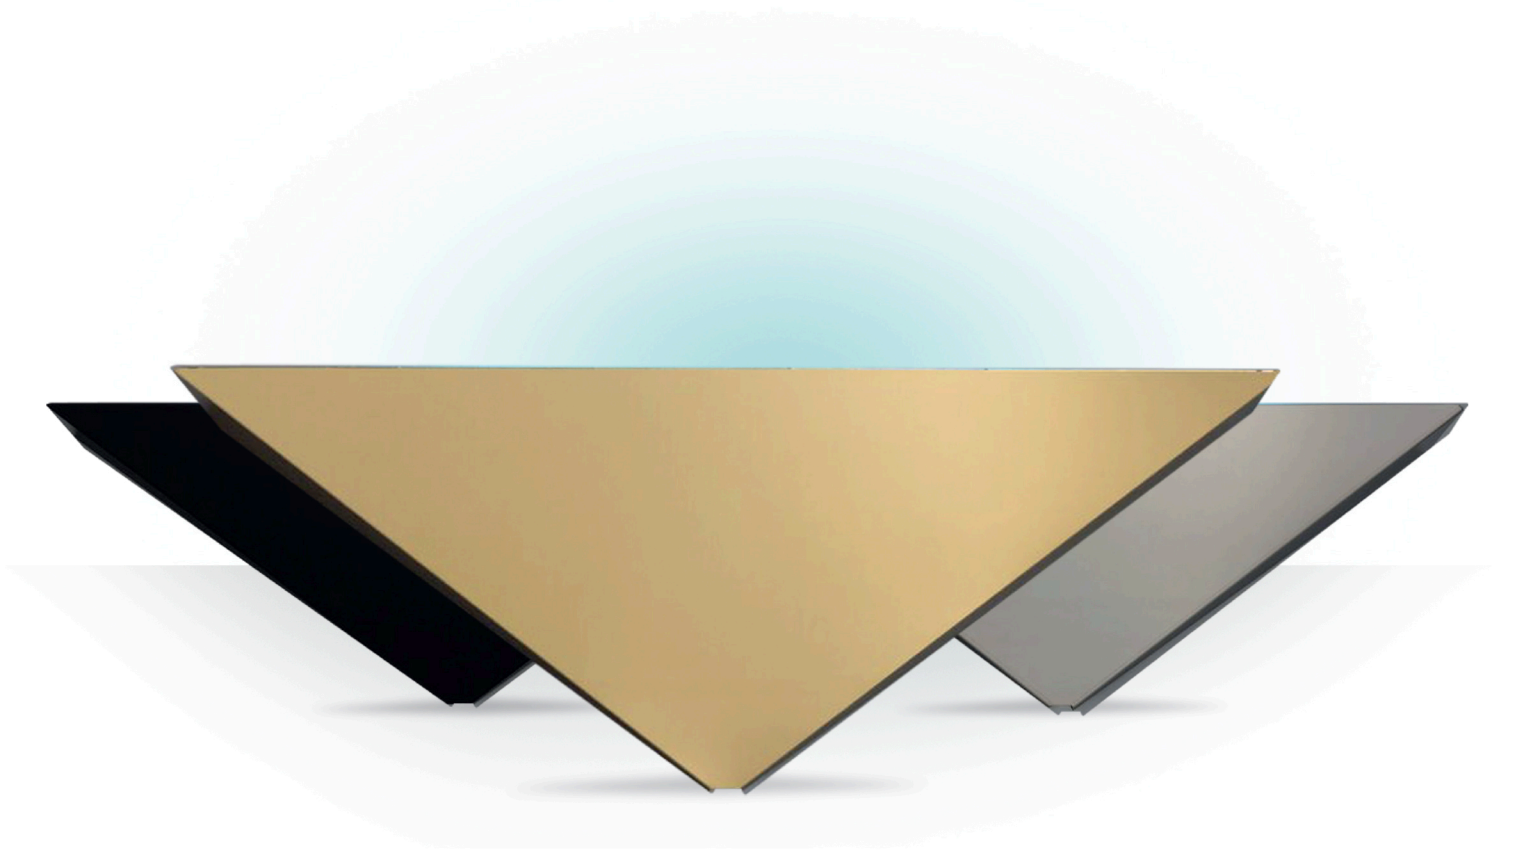

Genus[®] | ILLUMÉ α

EFFECTIVE FLY CATCH DISGUISED
AS A STYLISH LIGHT FITTING

Illumé Alpha replicates the appearance of a modern lighting fixture whilst providing excellent insect attraction. Large capacity glue board maximises catch and minimises service time.

- Various colour and finish options available
- Fast, easy servicing with no tools required
- 2 x 15 W (30 W) Black Light (BL) or Black Light Blue (BLB) lamps for fast flying insect attraction
- Silent operation and out of sight catch area for total discretion
- Designed and manufactured in the UK