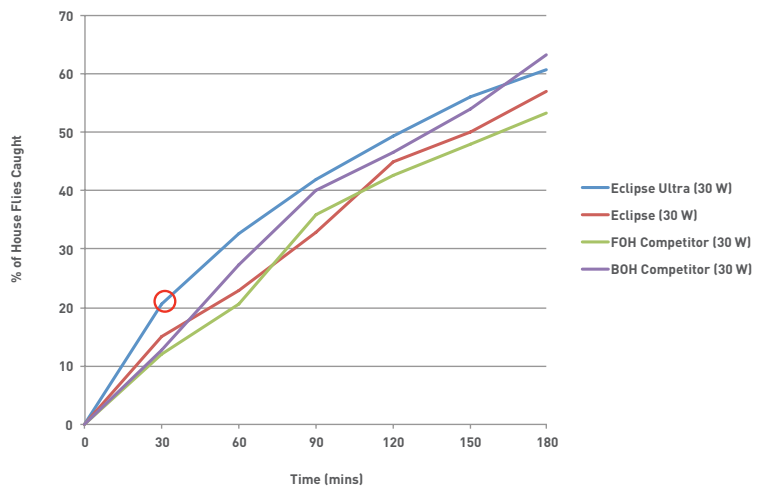

WE DID!

2 IN 1 INNOVATION

① MAXIMUM
FLY CATCH

② CUSTOMISABLE
FRONT INSERT

Genus® Eclipse Ultra is a new and exciting innovation in fly management for public sensitive areas. The unit provides the fastest fly catch compared to most other front of house competitor units, with a customisable front insert for brand and promotional messaging.