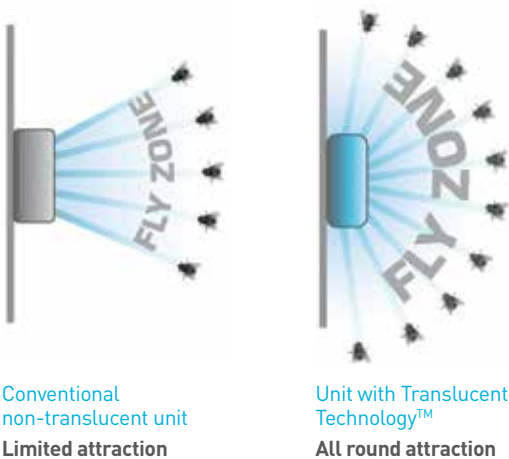

WE DID!

2 IN 1 INNOVATION

① MAXIMUM
FLY CATCH

② CUSTOMISABLE
FRONT INSERT

Genus® Eclipse Ultra is a new and exciting innovation in fly management for public sensitive areas. The unit provides the fastest fly catch compared to most other front of house competitor units, with a customisable front insert for brand and promotional messaging.

FASTEST FRONT OF HOUSE FLY CONTROL:

Genus® Eclipse Ultra is the best in its class, incorporating Translucent Technology™ to provide the widest UVA coverage resulting in faster fly catch and better hygiene in front of house locations.